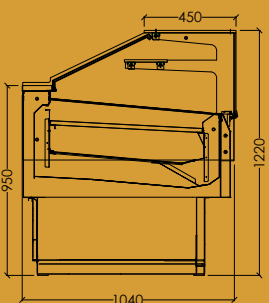

HOT +65°
Caldo Secco
Dry Heat