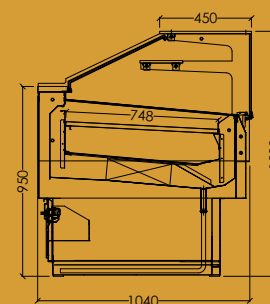

F+V +2°/+6°
Freddo Ventilato
Ventilated Cold