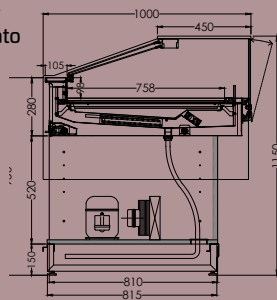

F+V +2°/+6° Freddo Ventilato Ventilated Cold